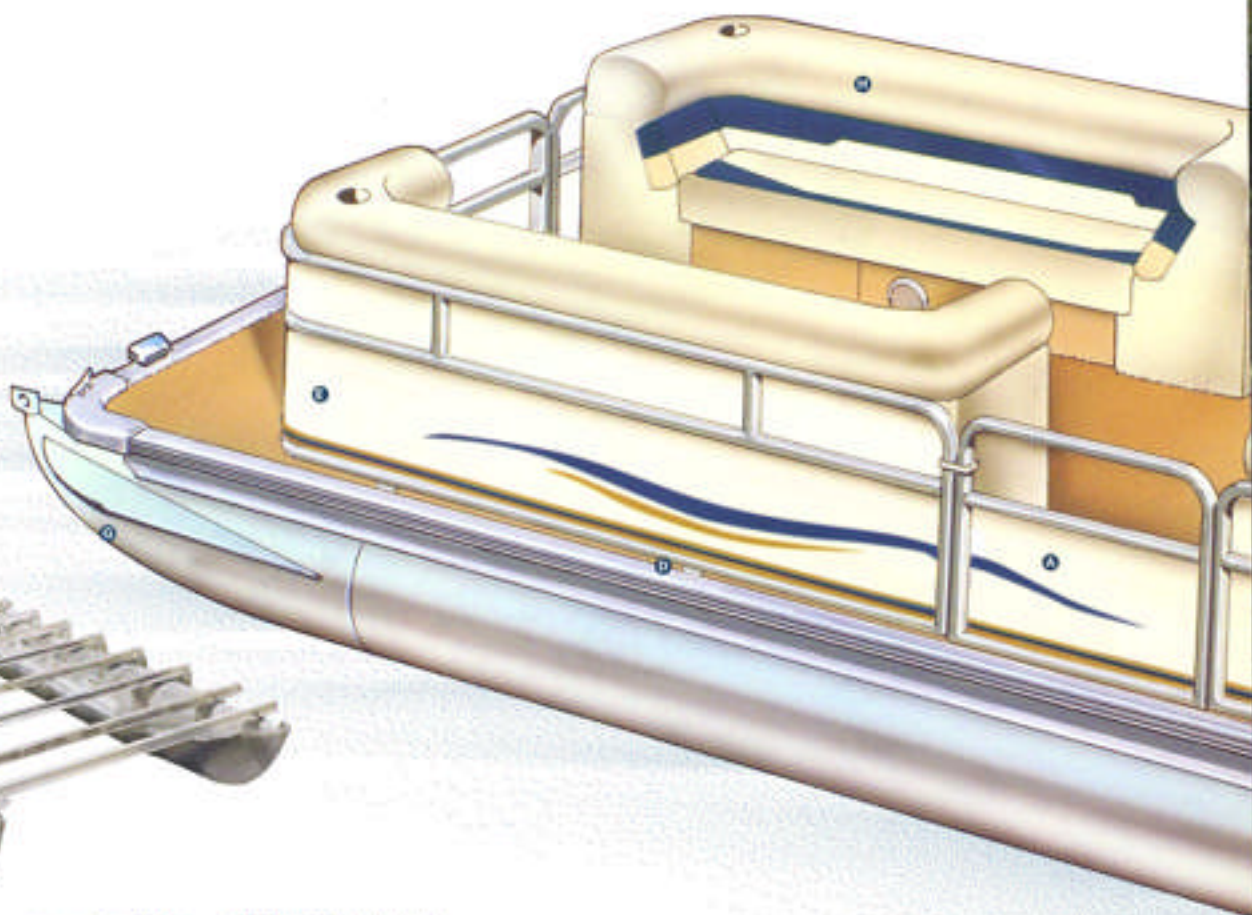

Creating quality experiences, layer by layer.

CROSS CHANNELS

There's no substitute for a strong foundation — and that's what you get with our 8' (or 8.5') x 6" x 1/8" aluminum hat channels. They are double through bolted onto deck risers every 24" for exceptional support and structural integrity, and they actually double the amount of Z-channels used in other pontoons.

GATES

For maximum safety, you'll find pinch-proof protectors and Posi-Lock® latches on the gates of all our pontoons.

DECK

We have so much confidence in our floors that they carry a lifetime, transferable warranty. Every pontoon features 3/4" Marinetech FTP 7-ply pressure-treated plywood that won't warp or rot. And the floor is securely through-bolted and screwed to the hat channels for a powerful hold.

CARPET

Our seamless plush pile carpet, up to 32 oz., is made of 100% U.V. stabilized polypropylene and has a five-year warranty. For extra durability, we bond it to the deck with marine adhesive and 200 lbs. of rolling weight, while stainless steel staples secure it to the perimeter of the deck.

SPACERS

Our pontoons feature 3/8" spacers between the fence bottom and the deck, allowing water to drain easily and cutting carpet drying time in half.

FENCING

Your pontoon's fencing is as attractive as it is durable, thanks to the .030 grooved aluminum panels which are foam-backed to prevent rattling and feature supplemental cross members for added strength. Anodized railings serve to prevent the build-up of unsightly black residue.

FULL-LENGTH KEEL/SKID BAR

Our tubes feature a 1/2" aluminum keel running the full length of the tube. This provides maximum protection for the tubes while trailering and serves to deflect debris, enhance steering, and help prevent drifting.

TUBE CONSTRUCTION

Because so much is riding on the tubes, we back ours with a lifetime warranty. Unlike other manufacturers', our tubes are heavy gauge (.080) with welded chambers to keep the pontoon afloat even if a section becomes punctured, and they feature rear anti-electrolysis drain plugs for easy draining. In addition, our air-filled tubes make the pontoon lighter, giving you more power and better fuel economy.

NOSE CONE

Our nose cone knifes cleanly through the water, with two 13" fins deflecting water away from the boat, giving you a smoother, drier ride. The anti-puncture skid bar runs the entire length of the tube for added protection and steering control. And an extruded aluminum cap adds strength to the cone and protects you from sharp edges.

LOUNGE FURNITURE

The comfort and durability of our lounge furniture starts with reliable Rotocast bases which provide dry underside storage areas. Our thick foam padding is treated with biocide, and our 33 oz. high-grade marine vinyl features a stain resistant topcoat that protects the beauty of the furniture for years to come.

ALUMINUM BOTTOM SKIN