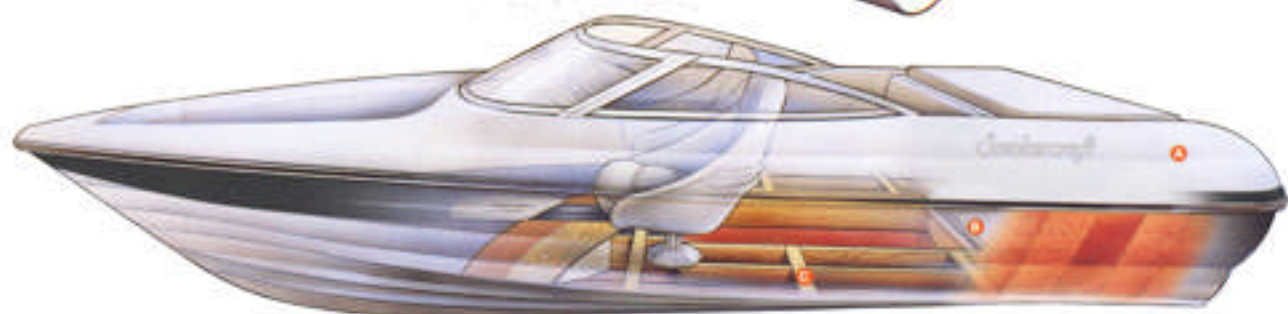

MARINE GEL COAT

For a high-gloss look that lasts for years, our fiberglass boats are finished with an ISO NPG marine gel coat that resists chipping, cracking and fading.

7-LAYER CONSTRUCTION

All our fiberglass boats feature our exclusive 7-layer construction process. This begins with our superior hand-polished and waxed molds and continues through every detailed step to the final hand rolling, ensuring the elimination of unwanted air pockets.

STRINGER SYSTEM

The strength of the hull comes from our pre-assembled, interlocking stringer system, built with pressure-treated wood. It is thoroughly encapsulated in fiberglass and laminated to the hull with superior 2415 Fab-Mat for added reinforcement.

WARRANTY

Smoker Craft warrants each new fiberglass hull for a period of five (5) years, from the date of purchase by the original purchaser (based on years of use under normal recommended operating conditions) as described in the warranty folder. A copy of the Smoker Craft Limited Warranty is attached to each new Smoker Craft boat, or may be obtained from any dealer or the Smoker Craft factory.