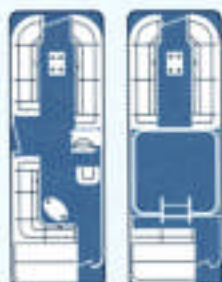

SPECIFICATIONS

	8526 PARADISE/HT	8524 PARADISE	8522 PARADISE	8520 PARADISE
Length	26'3"	24'3"	22'3"	20'3"
Beam	102"	102"	102"	102"
Tube Diameter	25"	25"	25"	25"
Tube Gauge	0.080"	0.080"	0.080"	0.080"
Dry Weight lbs.	2380 (2740 I/O)	2450 (2150 I/O)	2150	1950
Maximum Persons	18	13	13	12
Maximum Cap. lbs.	3250	2850 (2450 I/O)	2450	2200
Maximum H.P.	140 (230 I/O)	140 (230 I/O)	115	115
Fuel Cap. Gal.	24	24	24	24
Bimini Top Size	10'	10'	10'	10'
Alum. Bottom Skin	YES	YES	YES	YES