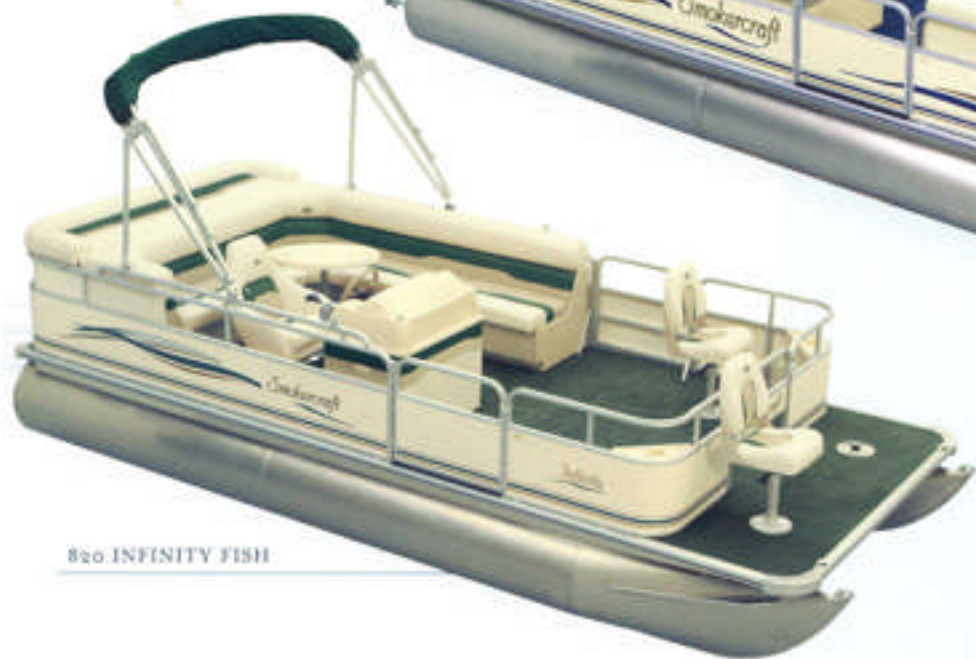

820 INFINITY FISH

MERCURY
The Water Calls