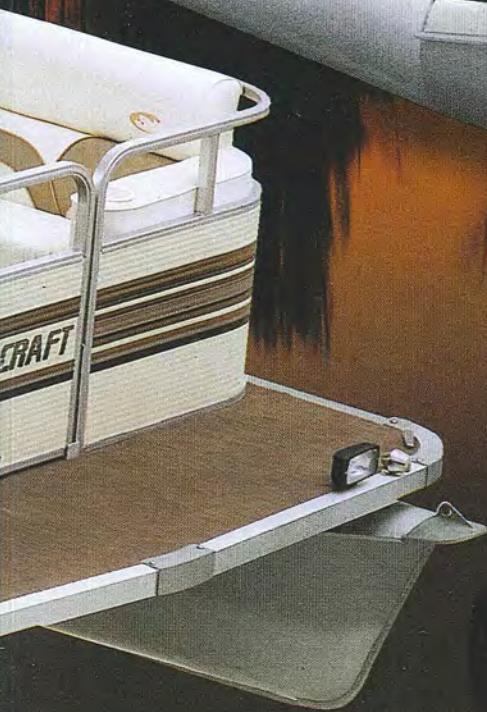

820 Flagship