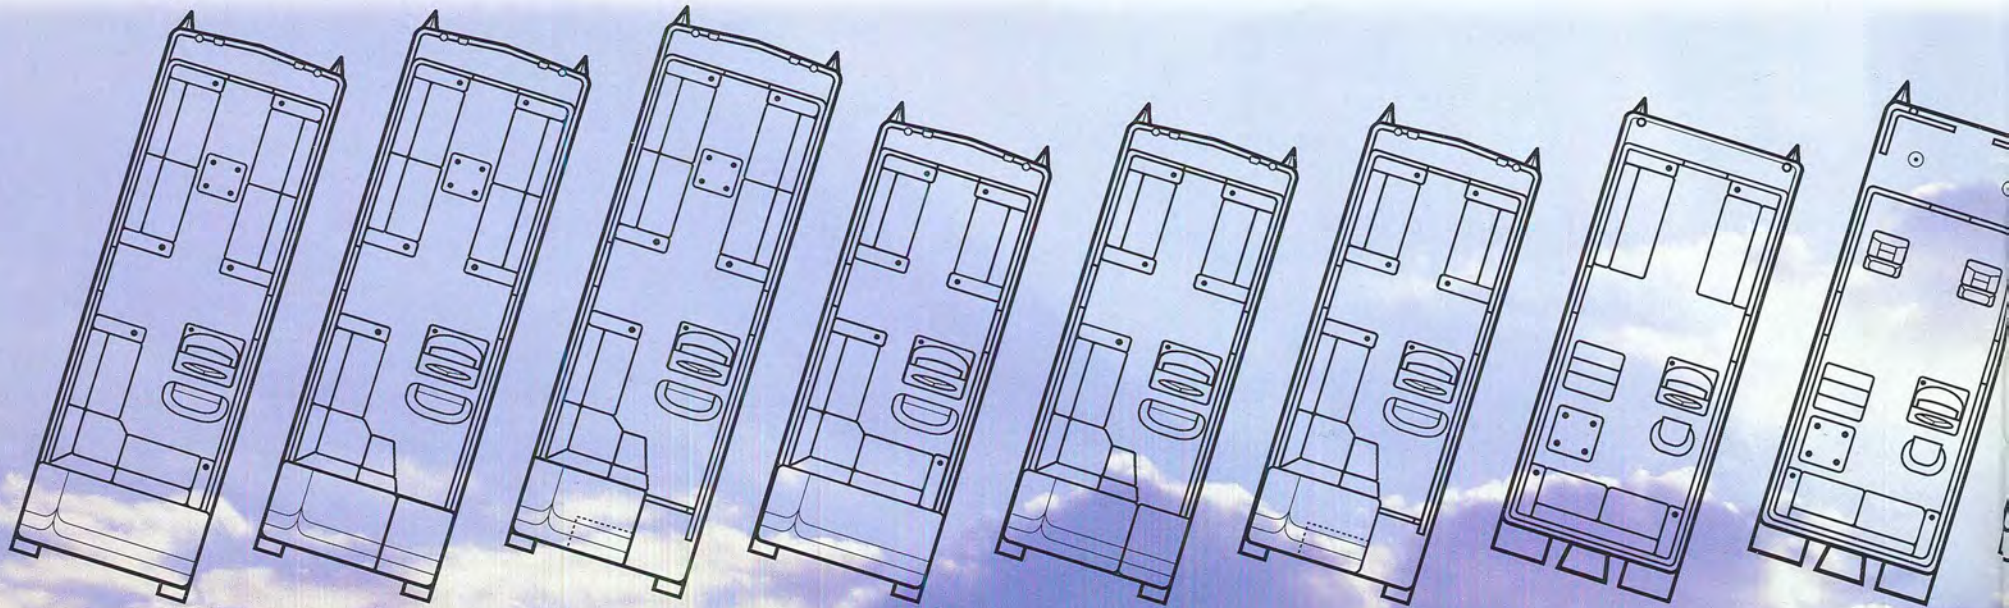

19' SUN SHIP CRUISING PACKAGE

2 Front Seating Units

Sun Ship Porti-Potti

Built-in Console Cooler

**MERCURY
OUTBOARDS**

824 Flagship
Sun Deck

824 Flagship
w/Changing Room

824 Flagship
Rear Entry