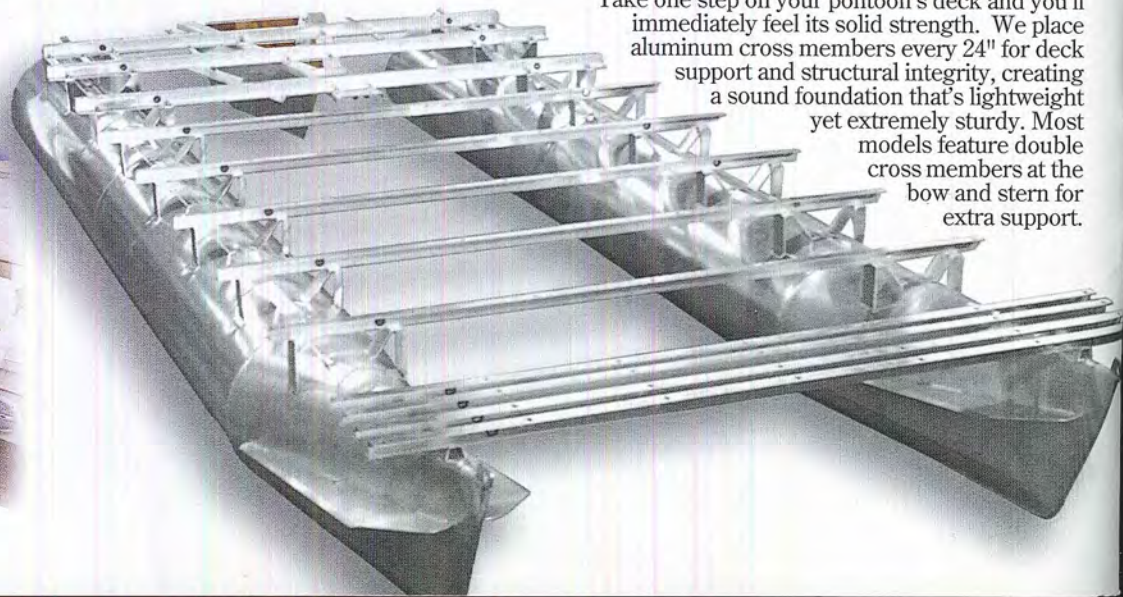

EXTRA WIDE COMFORT

Take command in comfort with our double barrel chair. You'll enjoy plenty of relaxing elbow room as you guide your crew around the lake, or you can have the first mate join you for a more enjoyable cruise.

The **BEST** of **SMOKER**

YOU'VE GOT OUR SUPPORT

Take one step on your pontoon's deck and you'll immediately feel its solid strength. We place aluminum cross members every 24" for deck support and structural integrity, creating a sound foundation that's lightweight yet extremely sturdy. Most models feature double cross members at the bow and stern for extra support.